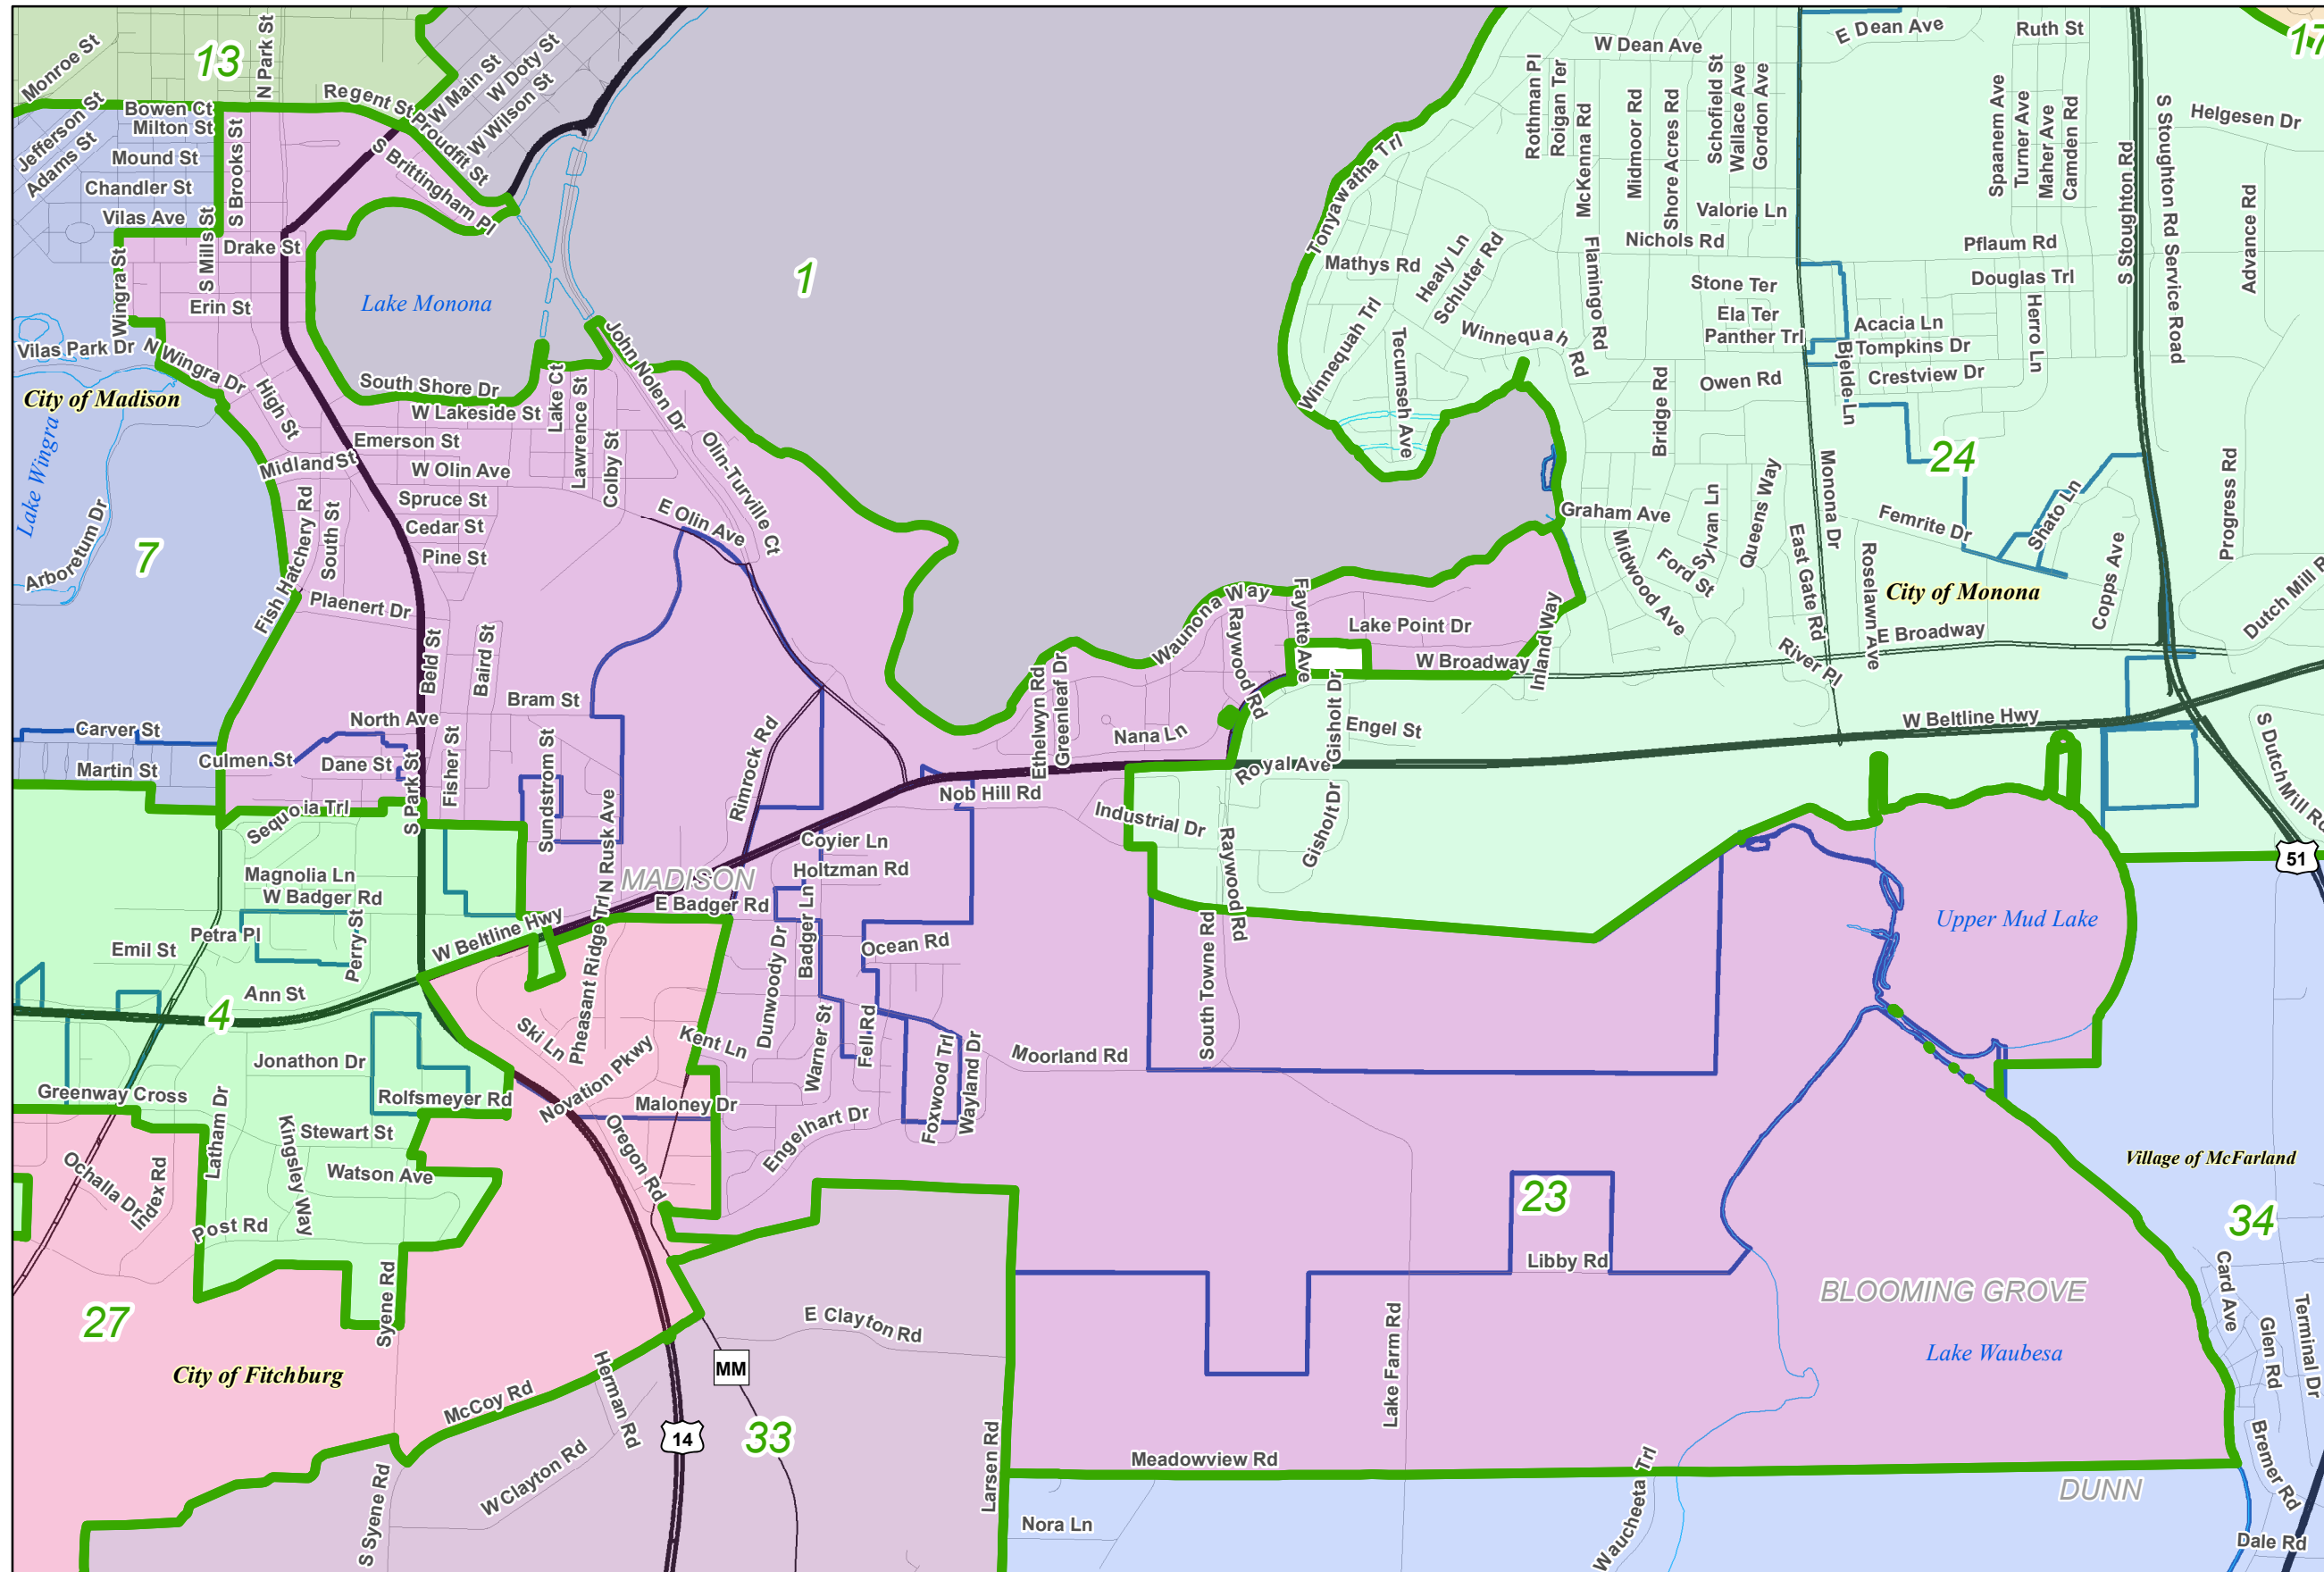

Dane County Redistricting 2021

FINAL SUPERVISORY DISTRICTS: County District 23

Legend

FINAL DISTRICTS

- FINAL DISTRICTS
- Lakes and Ponds
- City
- Village
- Town
- Interstate Highway
- US Highway
- State Highway
- County Highway
- Local Road