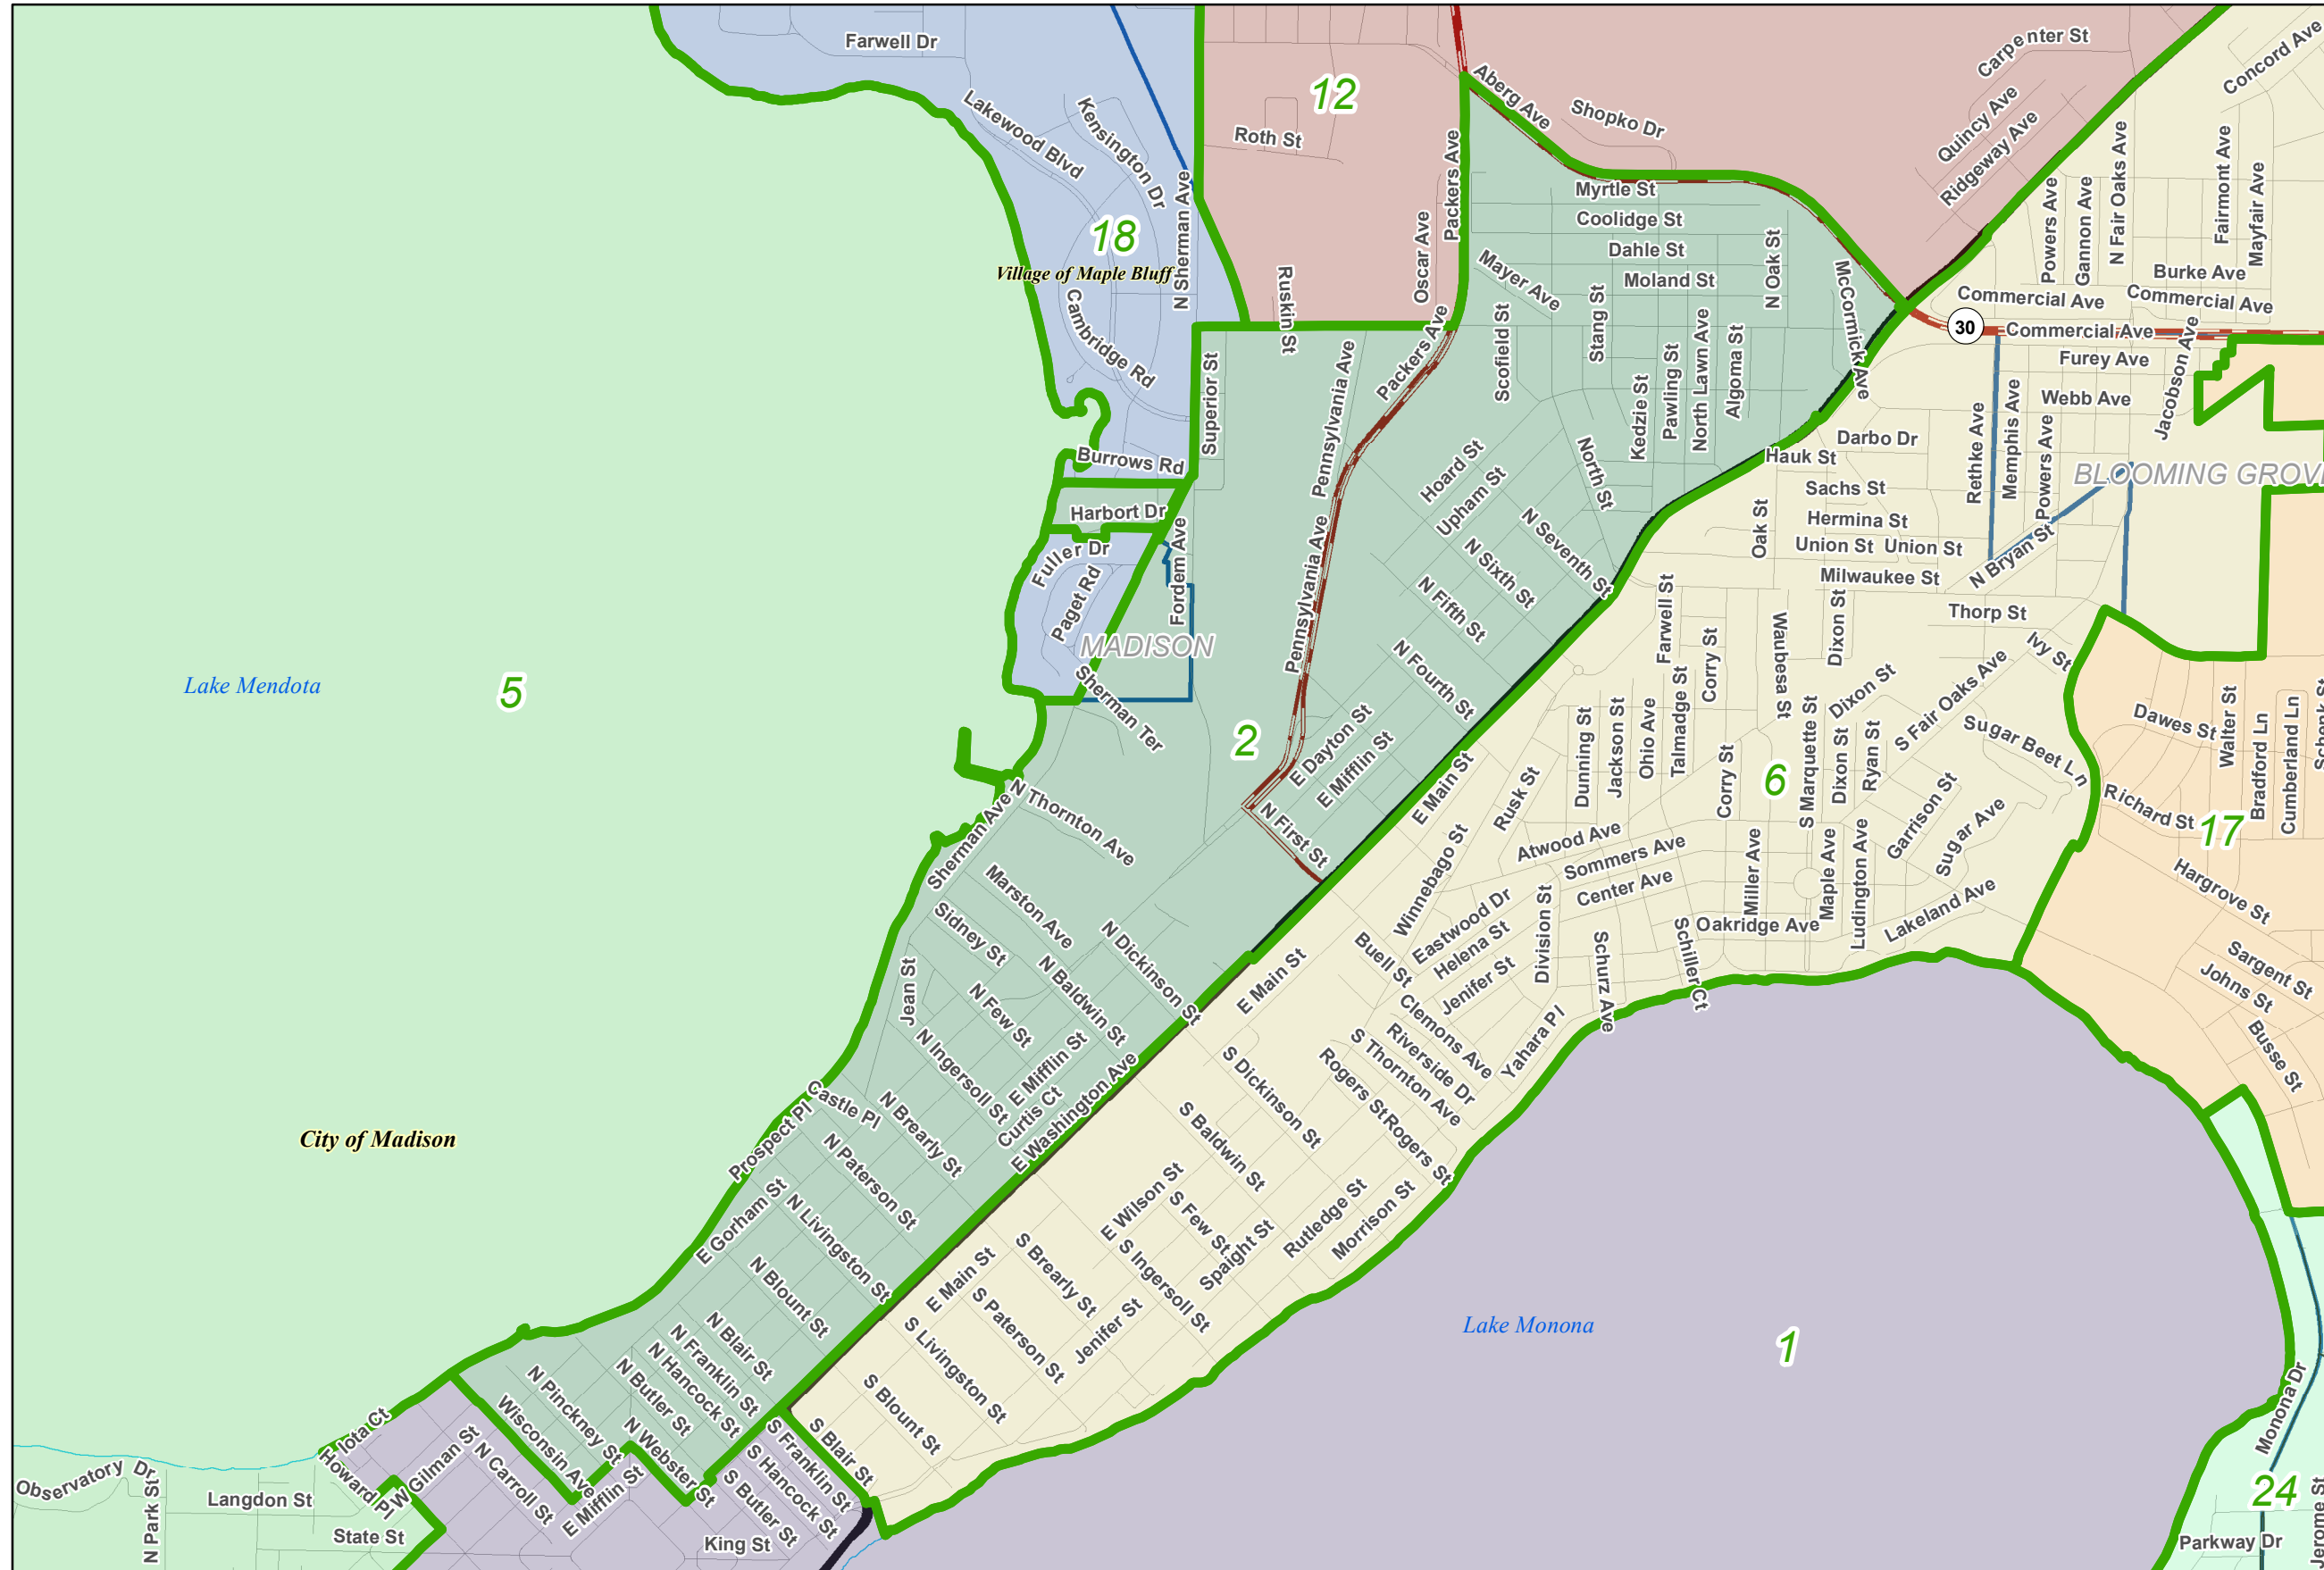

Dane County Redistricting 2021

FINAL SUPERVISORY DISTRICTS: County District 2

Legend

FINAL DISTRICTS

- FINAL DISTRICTS
- Lakes and Ponds
- City
- Village
- Town
- Interstate Highway
- US Highway
- State Highway
- County Highway
- Local Road