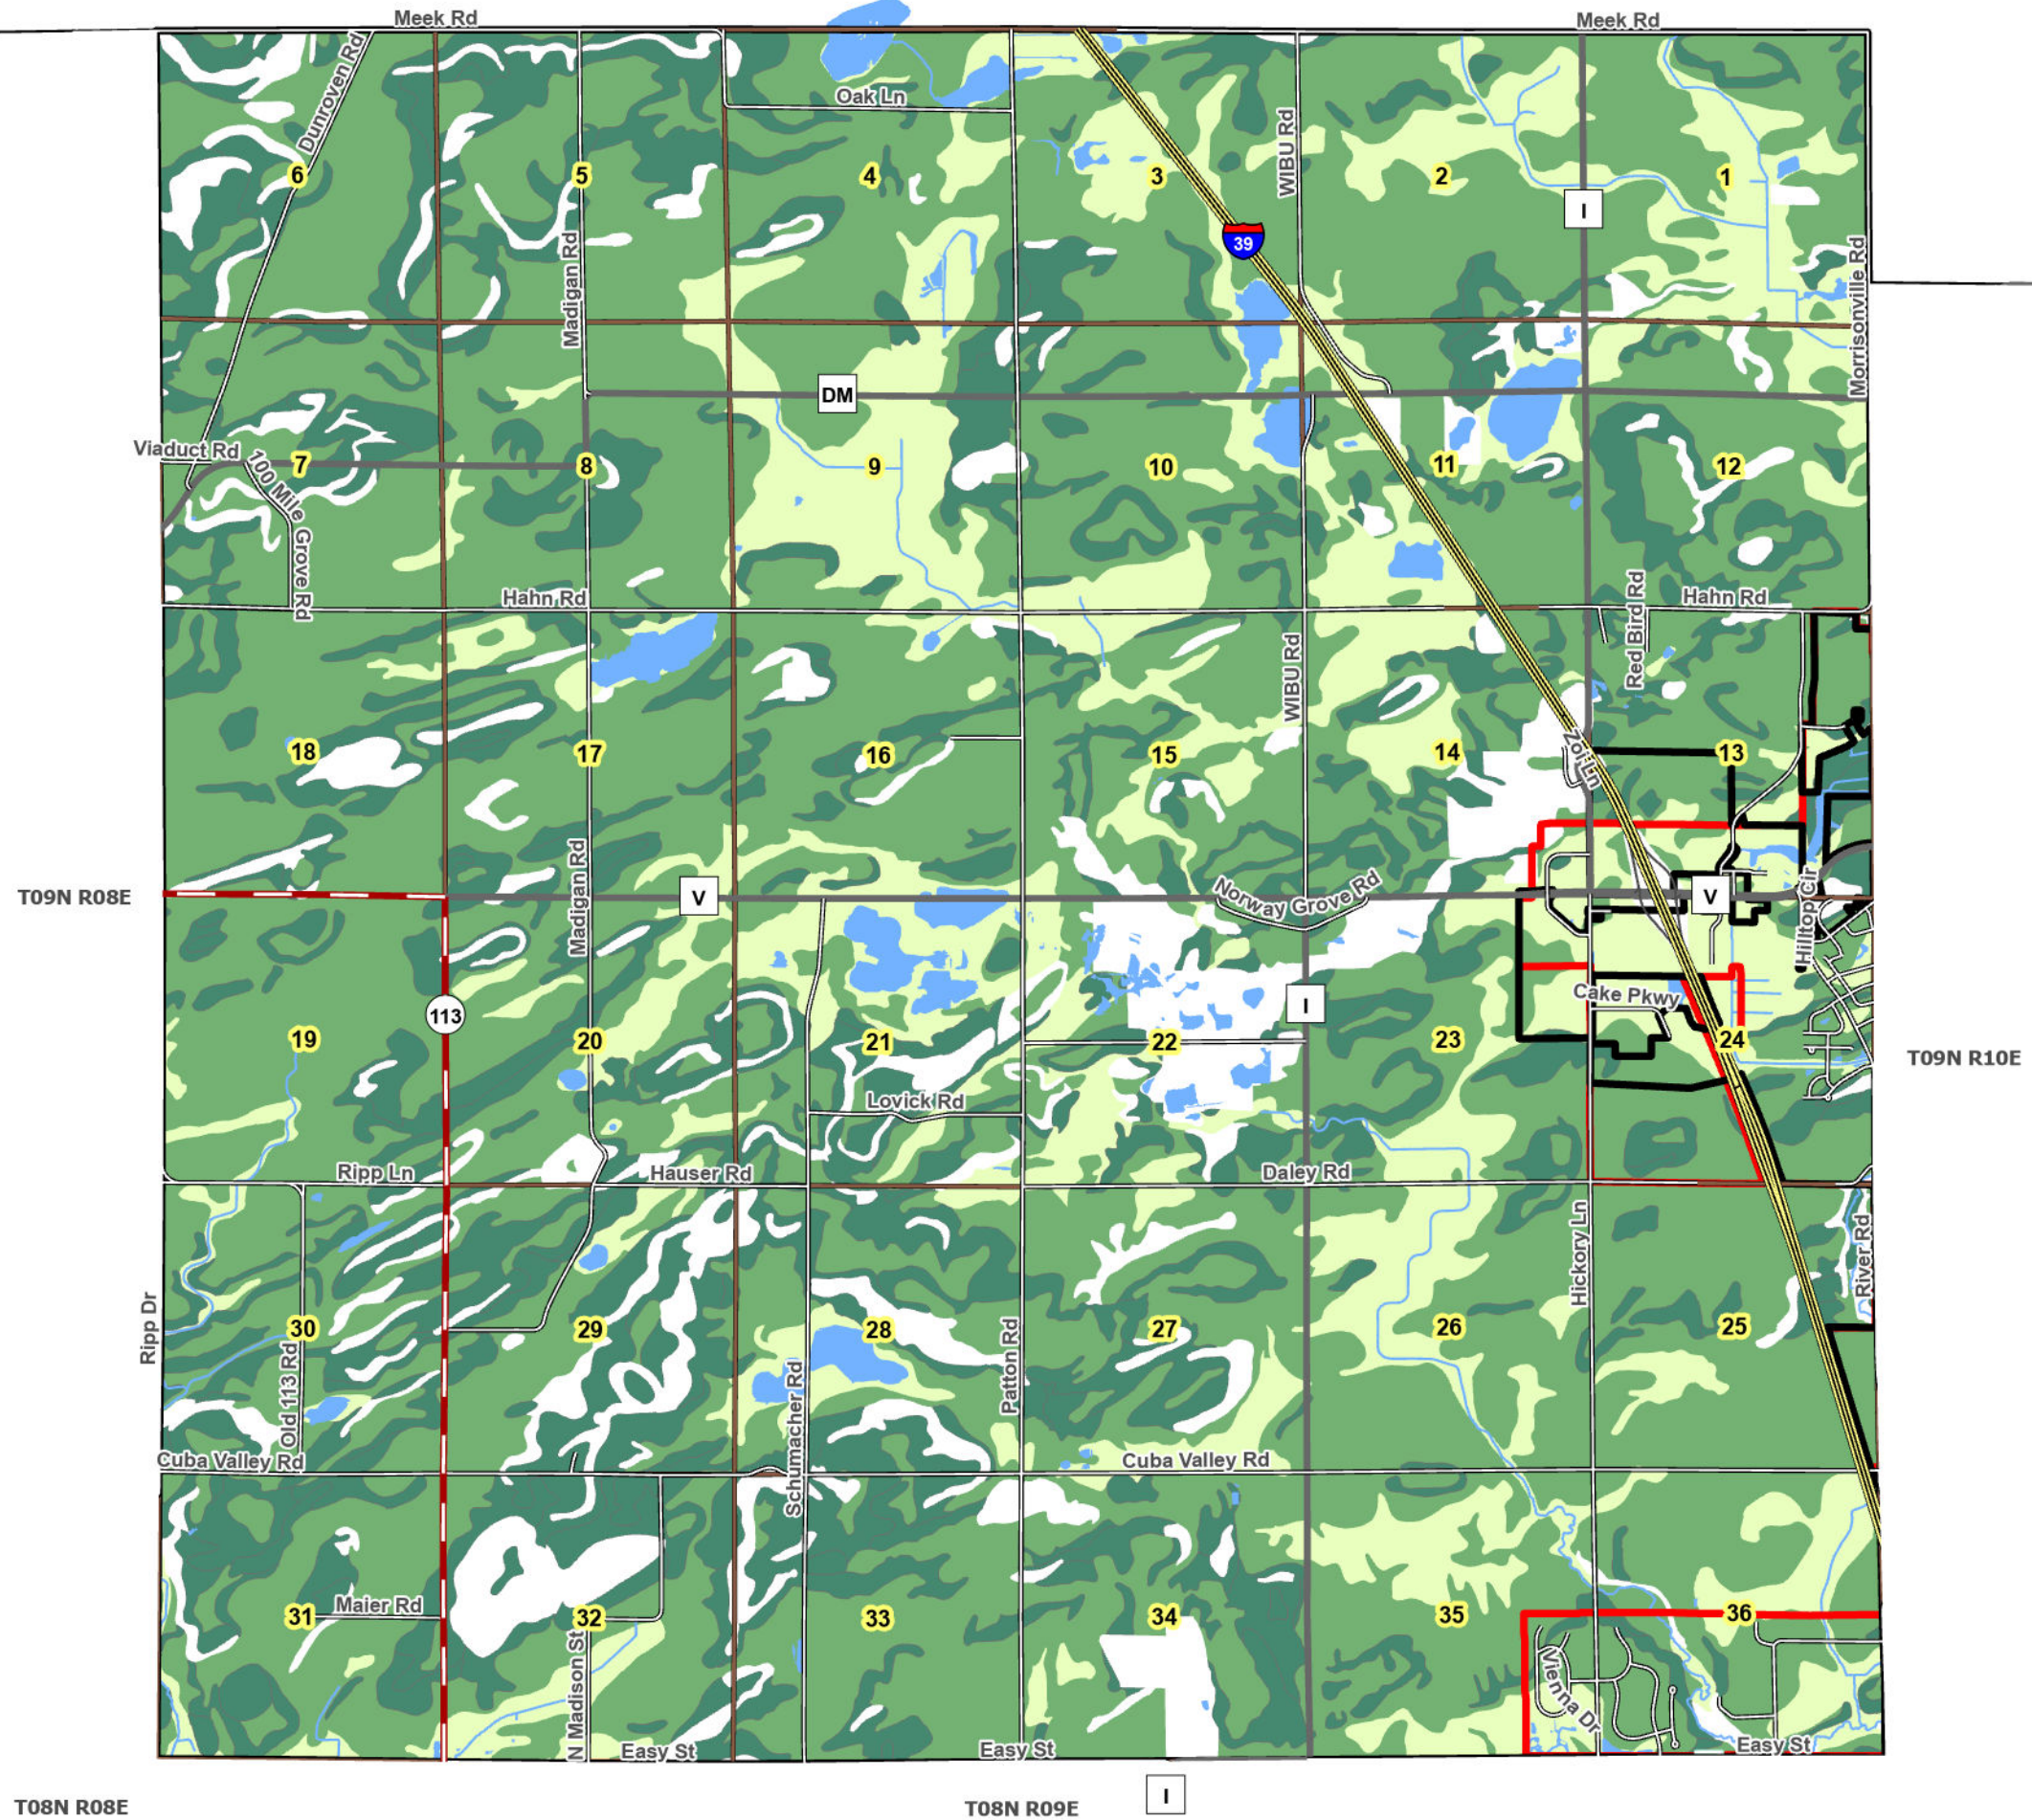

# Town of Vienna

## Prime Farmland

- Prime Farmland
- Prime Farmland if Conditions are Met
- Farmland of Statewide Importance
- Not Prime Farmland

September, 2023

Source Info:  
Soils: (NRCS)  
Village Boundary: 2023 (DCPD)  
Service Areas: 2023, (CARPC)

This map was prepared through the Dane County Department of Planning and Development in conjunction with the Dane County Land & Water Resources Department, Dane County Land Information Office and the Capital Area Regional Planning Commission