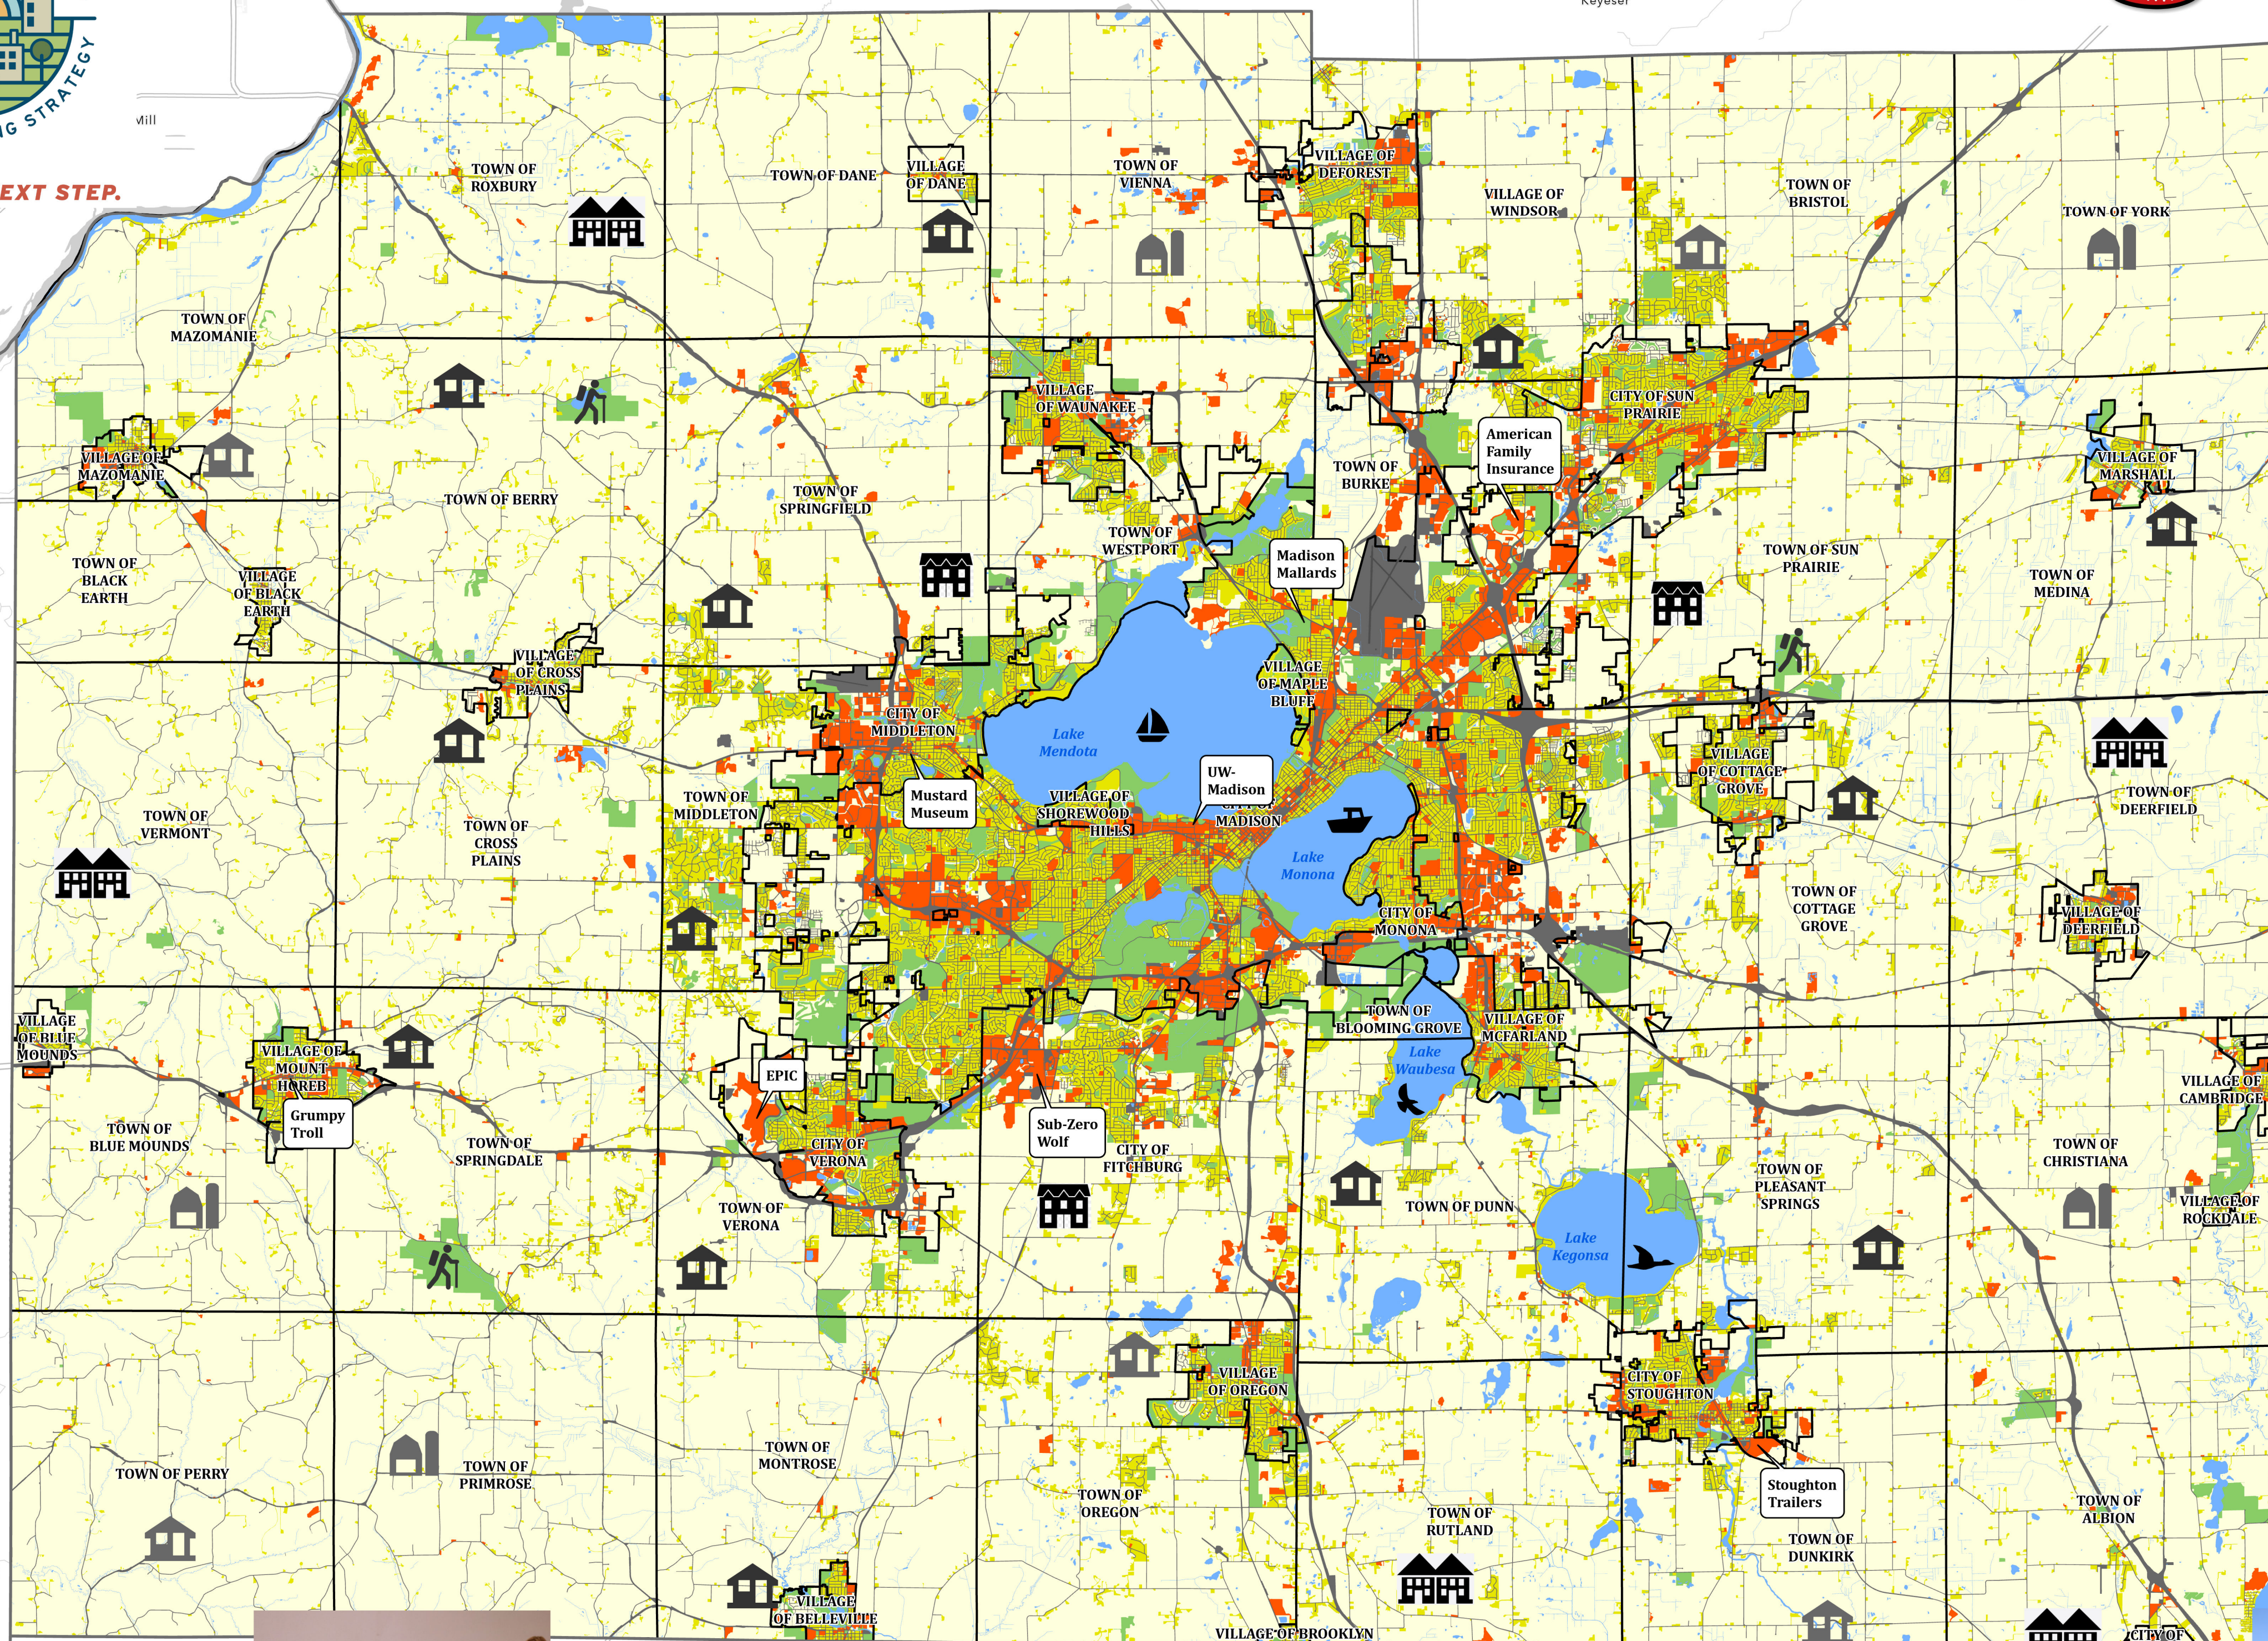

REGIONAL HOUSING STRATEGY

TAKING THE NEXT STEP.

Generalized Land Use

- Developed
- Recreation
- Residential
- Transportation, Communications and Utilities
- Undeveloped
- Water

GREEN COUNTY